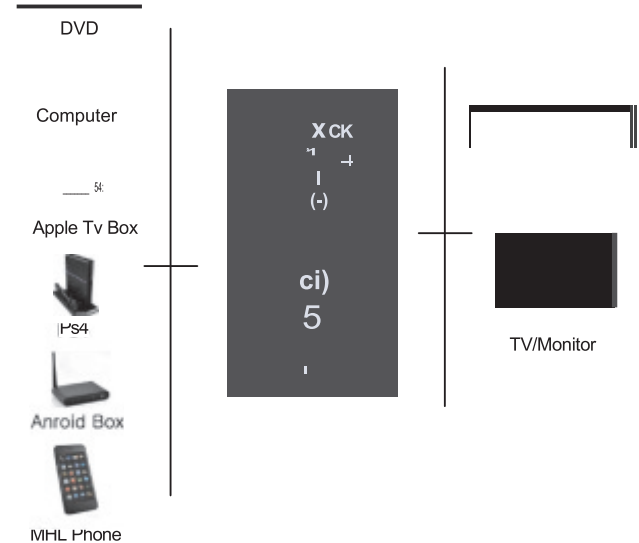

HDMI SWITCH / SPLITTER

HDMI 1.3 Switch/Splitter

BN-S231 AP

PRODUCT APPLICATION

ACCESSORIES

Features:

- 4 HDMI v1.4 supports: 4K*2K@30HZ- -30.
- 4 Supports 12-bit deep color full HD,3D and 4K X 2K.
- 4 HDML output supports CEO channel.
- 4 Supports HML function,it can connect the mobile phone supports MHL function to the TV.
- 4 Supports digital audio format,DTS-HD/ Dolby-True HD/AC3MTS/DSD.

Application

Amplifier

Specification

Item	HDMI 1.4
Max Resolution	4k@30Hz
HDCP Type	1.4
Max Data Rate	3.0Gbps/s/chanel

HDMI SWITCH / SPLITTER

HDMI 1.3 Switch/Splitter

BN-S231 AP

PRODUCT APPLICATION

ACCESSORIES

Features:

- 4 Support HDMI resolution up to 1920 x 1080P / 60 Hz.
- 4 Support input distance up to 10 meters, output distance up to 10 meters when use AWG 26 HDMI standard cable.
- 4 Support HDMI 1.3b and 3D video format. Support 8/10/12 bit deep color.
- 4 Supports HDMI audio format: DTS-HD/Dolby-true HD/LPCM 5.1/DTS/DOLBY-AC3/DSD.

HDMI 1.4 Switch/Splitter

BN-S244A

PRODUCT APPLICATION

ACCESSORIES

Features:

- 4 Optimal output support 5.1 audio. Support HDMI 1.4b. Support 3D.
- 4 Support 3Gbps data rate for TMDS clock up to 300MHz and Support 8/10/12 bit deep color.
- 4 Support single high definition display for multiple sources, such as DVD players and Satellite Receivers, Digital Projectors, A/V Receivers, Set Top Boxes.
- 4 Support highest video resolution up to 3840*2160/ 30Hz.