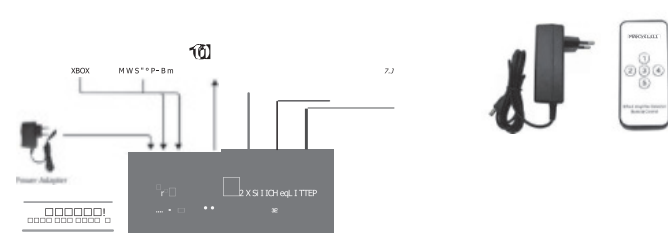

HDMI SWITCH / SPLITTER

HDMI 1.3 Switch/Splitter

BN-S231 AP

PRODUCT APPLICATION

ACCESSORIES

Features:

- 4 HDMI v1.4 supports: 4K*2K@30HZ- -30.
- 4 Supports 12-bit deep color full HD,3D and 4K X 2K.
- 4 HDML output supports CEO channel.
- 4 Supports HML function,it can connect the mobile phone supports MHL function to the TV.
- 4 Supports digital audio format,DTS-HD/ Dolby-True HD/AC3MTS/DSD.

ACCESSORIES

Features:

- 4 Support HDMI resolution up to 1920 x 1080P / 60 Hz.
- 4 Support input distance up to 10 meters, output distance up to 10 meters when use AWG 26 HDMI standard cable.
- 4 Support HDMI 1.3b and 3D video format. Support 8/10/12 bit deep color.
- 4 Supports HDMI audio format: DTS-HD/Dolby-true HD/LPCM 5.1/DTS/DOLBY-AC3/DSD.

HDMI 1.4 Switch/Splitter

BN-S244A

PRODUCT APPLICATION

ACCESSORIES

Features:

- 4 Optimal output support 5.1 audio. Support HDMI 1.4b. Support 3D.
- 4 Support 3Gbps data rate for TMDS clock up to 300MHz and Support 8/10/12 bit deep color.
- 4 Support single high definition display for multiple sources, such as DVD players and Satellite Receivers, Digital Projectors, A/V Receivers, Set Top Boxes.
- 4 Support highest video resolution up to 3840*2160/ 30Hz.