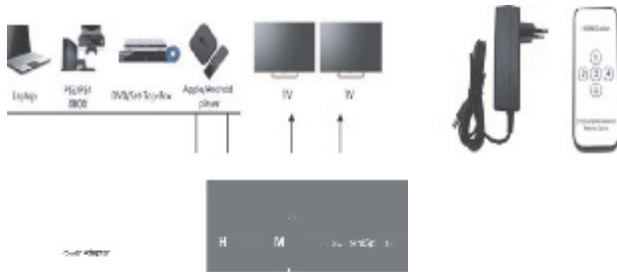

HDMI SWITCH / SPLITTER

HDMI 1.3 Switch/Splitter

BN-S231 AP

PRODUCT APPLICATION

ACCESSORIES

Features:

- 4 HDMI v1.4 supports: 4K*2K@30HZ- -30.
- 4 Supports 12-bit deep color full HD,3D and 4K X 2K.
- 4 HDML output supports CEO channel.
- 4 Supports HML function,it can connect the mobile phone supports MHL function to the TV.
- 4 Supports digital audio format,DTS-HD/ Dolby-True HD/AC3MTS/DSD.

Application

Amplifier

Specification

Item	HDMI 1.4
Max Resolution	4k@30Hz
HDCP Type	1.4
Max Data Rate	3.0Gbps/s/chanel

HDMI SWITCH / SPLITTER

HDMI 1.3 Switch/Splitter

BN-S231 AP

PRODUCT APPLICATION

ACCESSORIES

Features:

- 4 Support HDMI resolution up to 1920 x 1080P / 60 Hz.
- 4 Support input distance up to 10 meters, output distance up to 10 meters when use AWG 26 HDMI standard cable.
- 4 Support HDMI 1.3b and 3D video format. Support 8/10/12 bit deep color.
- 4 Supports HDMI audio format: DTS-HD/Dolby-true HD/LPCM 5.1/DTS/DOLBY-AC3/DSD.