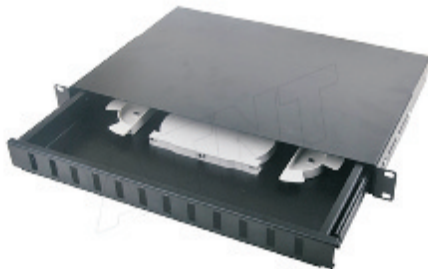

Fiber Optic Patch Panel

Model BN-RLATFO-01

Part No	Description	Application
BN-RLATFO-01	19-inch sliding-out type, easy to operate available for simplex SC,FC,ST,LC adapter	Fiber Optic Cabling

Model BN-RLATFO-02

Part No	Description	Application
BN-RLATFO-02	19-inch drawer type, easy to operate available for simplex SC,FC,ST,LC adapter	Fiber Optic Cabling

Model BN-RLATFO-03

Part No	Description	Application
BN-RLATFO-03	19Inch drawer type, easy to operate available for simplex SC, FC, ST, LC adapter	Fiber Optic Cabling

BN-RLATFO-04

Part No	Description	Application
BN-RLATFO-04	19-inch fixed type available for simplex SC,FC,ST,LC adapter	Fiber Optic Cabling