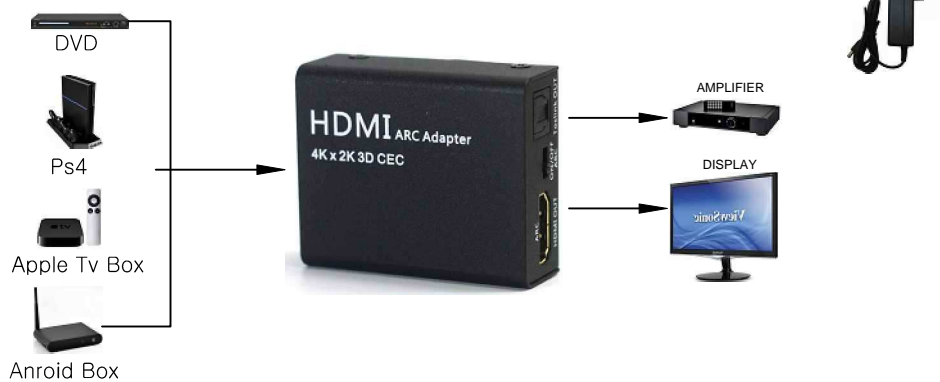

HDMI AUDIO EXTRACTOR

Product Picture

BN-A141A

HDMI AUDIO EXTRACTOR

Features:

- ▶ HDMI resolution: 24/50/60Hz/1080p/1080i/720p/576p/576i/480p/480i, 24/50/2160p .
- ▶ Max bandwidth 340MHz.
- ▶ Max transmission bandwidth 10.2Gbps.
- ▶ Output cable distance-5M AWG26 HDMI standard cable.
- ▶ Input cable distance-5M AWG26 HDMI standard cable.

PRODUCT APPLICATION

ACCESSORIES

Product Picture

BN-A141B

HDMI AUDIO EXTRACTOR

Features:

- ▶ Support 12 bit deep color full HD, 3D and 4K X 2K video .
- ▶ Support digital audio format, DTS-HD/Dolby-True HD/AC3/DTS/DSD .
- ▶ HDMI v1.4 supports:4k*2k@30Hz--3D .
- ▶ The Output interface supports Audio Return Channel (ARC).
- ▶ Supports MHL function, it can connect the mobile phone supports MHL function to the TV and charge mobile phones when using the MHL function .